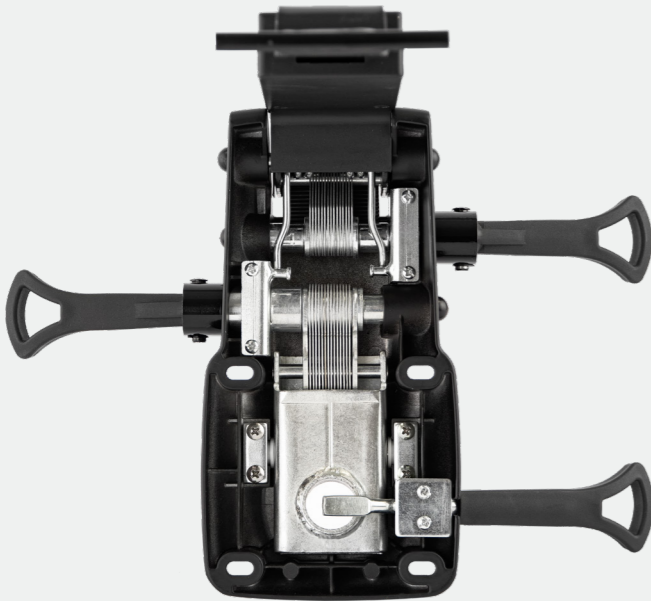

A selection of our chair base series Berlin, Flake & Stellar in aluminum & plastic

X-Line series gas springs, grade 4 for stools and office chairs

Jockey saddle seat made of foam
Ergonomically shaped, for upholstery

North One seat mechanism with infinitely variable slat adjustment in an aluminum housing closed from below

Design chair castor Series 155 DC with black or chrome-plated hub cap

Tischsäule TX R für viele Anwendungsmöglichkeiten